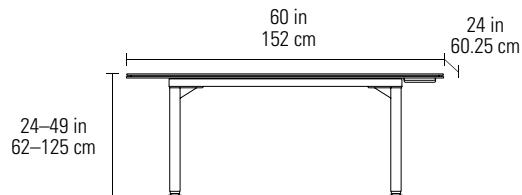

6650 LIFT DESK 48 (48" x 24" DESKTOP)

Dimensions 24-49H x 48 x 24 in | 62-125H x 122 x 60.25 cm
Weight 105 lbs | 48 kg

6651 LIFT DESK 60 (60" x 24" DESKTOP)

Dimensions 24-49H x 60 x 24 in | 62-125H x 152 x 60.25 cm
Weight 118 lbs | 53.5 kg

6652 LIFT DESK 66 (66" x 30" DESKTOP)

Dimensions 24-49H x 66 x 30 in | 62-125H x 168 x 76.5 cm
Weight 142 lbs | 64.5 kg

Digital keypad is programmable with four user-defined presets

A wire management ledge can be home to a power strip, serving as the power hub of a desk

Optional modesty panel finishes the back of the desk for privacy

Keyboard/storage drawer is lined with non-slip material to keep contents secure

6657 MODESTY PANEL

Dimensions 8.5H x 48 x 0.5 in | 21.5H x 122 x 1 cm
 Weight 5 lbs | 2.25 kg

6659 KEYBOARD / STORAGE DRAWER

Dimensions 2.5H x 28 x 11 in | 6H x 71 x 28 cm
 Weight 10 lbs | 4.5 kg

For the most up-to-date product specifications, visit www.bdiusa.com. BDI's products are protected by US patent, international patent, trade dress, and/or copyright laws. "Stance" and BDI are trademarks of Becker Designed Inc. All rights reserved. Refer to current price list or contact BDI for specific model and finish availability. Materials and specifications subject to change without notice. BDI products are packaged with recyclable materials. ©2019, BDI