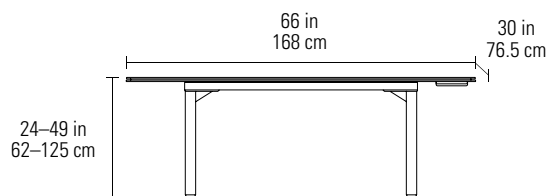

6650 LIFT DESK 48 (48" x 24" DESKTOP)

Dimensions 24-49H x 48 x 24 in | 62-125H x 122 x 60.25 cm
Weight 105 lbs | 48 kg

6651 LIFT DESK 60 (60" x 24" DESKTOP)

Dimensions 24-49H x 60 x 24 in | 62-125H x 152 x 60.25 cm
Weight 118 lbs | 53.5 kg

6652 LIFT DESK 66 (66" x 30" DESKTOP)

Dimensions 24-49H x 66 x 30 in | 62-125H x 168 x 76.5 cm
Weight 142 lbs | 64.5 kg

Digital keypad is programmable with four user-defined presets

A wire management ledge can be home to a power strip, serving as the power hub of a desk

Optional modesty panel finishes the back of the desk for privacy

Keyboard/storage drawer is lined with non-slip material to keep contents secure

6657 MODESTY PANEL

Dimensions 8.5H x 48 x 0.5 in | 21.5H x 122 x 1 cm
 Weight 5 lbs | 2.25 kg

6659 KEYBOARD / STORAGE DRAWER

Dimensions 2.5H x 28 x 11 in | 6H x 71 x 28 cm
 Weight 10 lbs | 4.5 kg

For the most up-to-date product specifications, visit www.bdiusa.com. BDI's products are protected by US patent, international patent, trade dress, and/or copyright laws. "Stance" and BDI are trademarks of Becker Designed Inc. All rights reserved. Refer to current price list or contact BDI for specific model and finish availability. Materials and specifications subject to change without notice. BDI products are packaged with recyclable materials. ©2019, BDI