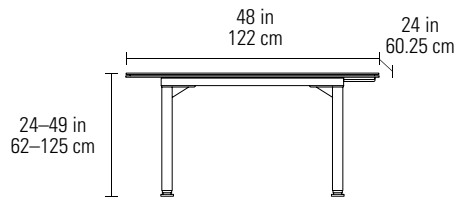

- Satin-etched, tempered glass top provides a smooth work surface
- Digital memory keypad can be installed on the left or right of the desk
- Wire management ledge keeps wiring organized and out-of-sight
- Optional keyboard drawer and modesty panel are available in three finishes

6650 LIFT DESK 48 (48" x 24" DESKTOP)

Dimensions 24-49H x 48 x 24 in | 62-125H x 122 x 60.25 cm
Weight 105 lbs | 48 kg

6651 LIFT DESK 60 (60" x 24" DESKTOP)

Dimensions 24-49H x 60 x 24 in | 62-125H x 152 x 60.25 cm
Weight 118 lbs | 53.5 kg

6652 LIFT DESK 66 (66" x 30" DESKTOP)

Dimensions 24-49H x 66 x 30 in | 62-125H x 168 x 76.5 cm
Weight 142 lbs | 64.5 kg

Digital keypad is programmable with four user-defined presets

A wire management ledge can be home to a power strip, serving as the power hub of a desk

Optional modesty panel finishes the back of the desk for privacy

Keyboard/storage drawer is lined with non-slip material to keep contents secure

6657 MODESTY PANEL

Dimensions 8.5H x 48 x 0.5 in | 21.5H x 122 x 1 cm
 Weight 5 lbs | 2.25 kg