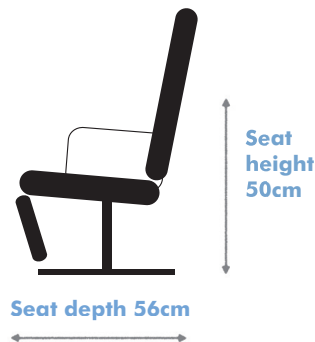

- Integrated footrests
- Individually adjustable headrest
- Wooden base - *in beech 43*
- Matching sofa available (Cygnet 4747) - *see separate card*
- Upgrade your chair from manual to power - *optional extra Dual motor - dual motor lift. & rise - Triple motor and triple motor lift & rise Battery pack option also available*

CYG 06/19

SMALL

W: 79 x D: 102 x H: 96 cm

MEDIUM

W: 79 x D: 104 x H: 98 cm

LARGE

W: 79 x D: 106 x H: 102 cm

himolla
Quality from Germany