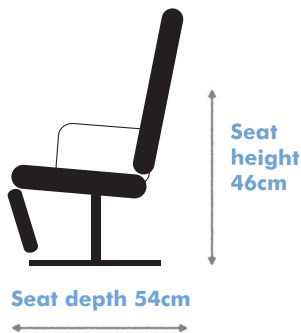

- Integrated footrests
- Individually adjustable headrest
- Wooden base - *in beech 43*
- Matching sofa available (Cygnet 4747) - *see separate card*
- Upgrade your chair from manual to power - *optional extra Dual motor - dual motor lift. & rise - Triple motor and triple motor lift & rise Battery pack option also available*

CYG 06/19

SMALL

W: 79 x D: 102 x H: 96 cm

MEDIUM

W: 79 x D: 104 x H: 98 cm

LARGE

W: 79 x D: 106 x H: 102 cm

himolla
Quality from Germany