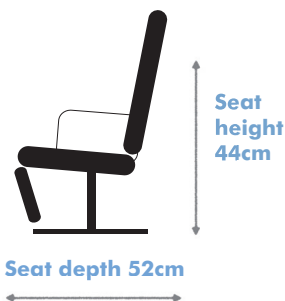

Cygnet recliner - 8917

5 Year Guarantee

- Two seat options - soft or medium
- Wide choice of leather colours / quality and fabric
Contrast stitching available
- Three sizes of chair
- Six designs of base
- Reclines and swivels
- Manual, gas back - independent adjustment

- Integrated footrests
- Individually adjustable headrest
- Wooden base - *in beech 43*
- Matching sofa available (Cygnet 4747) - *see separate card*
- Upgrade your chair from manual to power - *optional extra Dual motor - dual motor lift. & rise - Triple motor and triple motor lift & rise Battery pack option also available*

CYG 06/19

SMALL

W: 79 x D: 102 x H: 96 cm

MEDIUM

W: 79 x D: 104 x H: 98 cm

LARGE

W: 79 x D: 106 x H: 102 cm

himolla
Quality from Germany