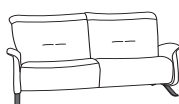

CYG 06/19

**3 seater sofa with
Cumuly function**
2 seater optic

also available with electric motor
W: 204 x D: 103 x H: 93 cm

**2.5 seater sofa with
Cumuly function**

also available with electric motor
W: 167 D: 103 x H: 93 cm

**2 seater sofa with
Cumuly function**

also available with electric motor
W: 147 x D: 103 x H: 93 cm

**Curved sofa with
Cumuly function**

also available with electric motor
W: 216 x D: 119 x H: 93 cm

**3 seater sofa with
high fixed back**
2 seater optic

W: 204 x D: 103 x H: 93 cm

**2.5 seater sofa with
high fixed back**

W: 167 D: 103 x H: 93 cm

**2 seater sofa with
high fixed back**

W: 147 x D: 103 x H: 93 cm

**Adjustable storage
footstool**

W: 65 x D: 53 x H: 42 cm