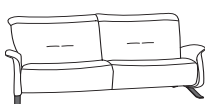

CYG 06/19

**3 seater sofa with
Cumuly function**
2 seater optic

also available with electric motor
W: 204 x D: 103 x H: 93 cm

**2.5 seater sofa with
Cumuly function**

also available with electric motor
W: 167 D: 103 x H: 93 cm

**2 seater sofa with
Cumuly function**

also available with electric motor
W: 147 x D: 103 x H: 93 cm

**Curved sofa with
Cumuly function**

also available with electric motor
W: 216 x D: 119 x H: 93 cm

**3 seater sofa with
high fixed back**
2 seater optic

W: 204 x D: 103 x H: 93 cm

**2.5 seater sofa with
high fixed back**

W: 167 D: 103 x H: 93 cm

**2 seater sofa with
high fixed back**

W: 147 x D: 103 x H: 93 cm

**Adjustable storage
footstool**

W: 65 x D: 53 x H: 42 cm