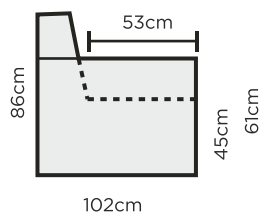

ELEVATE

CUSTOMIZING

1. Choose upholstery: Available with hundreds of upholstery materials and colors.
2. Choose details: Sitting comfort, contrast stitching, functions and extras.

FRAME CONSTRUCTION

Individually bench-made by Scandinavian craftsmen.
Seat Frame constructed of select SOLID SPRUCE with finger joints and no-zag springs (at least four per seat).
Back parts constructed with Mortise & Tenon design for extraordinary durability.
Exterior sides and back fully padded.

COMFORT

Medium

FUNCTIONS

Sleepers

LEGS

Standard legs

UPHOLSTERY

Leather, fabric, compination

EXTRA

Bold stitching A (white) or B (black)
USB Charger Kit
Mattress protector

MEASURES (closed)

Bunk bed sleeper sofa