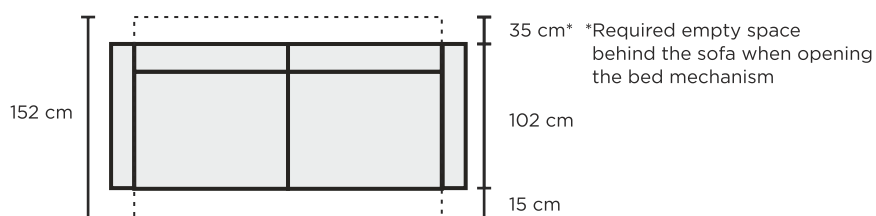

### EXTRA

Bold stitching A (white) or B (black)  
 USB Charger Kit  
 Mattress protector

### MEASURES (open)

Bed sizes:  
 Upper mattress: 190cm x 80cm ( x12cm)  
 Lower mattress: 188cm x 75cm ( x12cm)