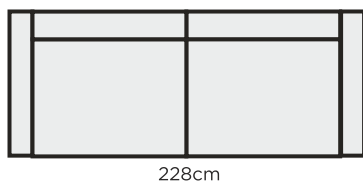

### LEGS

Standard legs

### MEASURES (open)

Bed sizes:  
 Upper mattress: 190cm x 80cm ( x12cm)  
 Lower mattress: 188cm x 75cm ( x12cm)