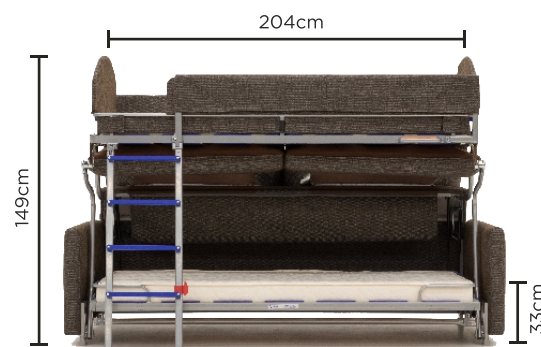

### MEASURES (closed)

Bunk bed sleeper sofa

### MEASURES (open)

Bed sizes:  
 Upper mattress: 190cm x 80cm ( x12cm)  
 Lower mattress: 188cm x 75cm ( x12cm)