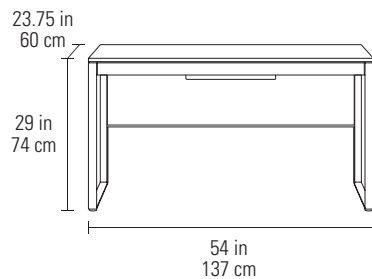

LINEA™ OFFICE

BD

LINEA™ OFFICE

DESIGN **MATTHEW WEATHERLY**

6221 DESK

- Full-width lined keyboard drawer
- Easy-access front and back panels
- Power management tray
- Integrated wire management

Dimensions 29H x 54 x 23.75 in
74H x 137 x 60 cm
Top Capacity 125 lbs | 56.5 kg
Weight 106 lbs | 48 kg

Dimensions 29H x 47.5 x 18 in
74H x 121 x 46 cm
Top Capacity 125 lbs | 56.5 kg
Weight 68.5 lbs | 31 kg

The Console's slim profile makes it suitable for many applications, and is compatible with Mobile File 6227

6227 MOBILE FILE

- Top supply drawer
- File drawer for letter/legal file folders
- Both drawers are secured with one lock
- Locking casters

Dimensions 22H x 15.5 x 18 in
56H x 39 x 46 cm
File Drawer Capacity 40 lbs | 18 kg
Weight 51 lbs | 23 kg

Dimensions 29H x 56.25 x 18 in | 74H x 142.5 x 46 cm
Printer Compartment 16.75H x 17.25 x 16 in | 42.5H x 44 x 40 cm
Lateral File Drawer Capacity 60 lbs | 27 kg
Printer Tray Capacity 25 lbs | 11 kg
Weight 150 lbs | 68 kg