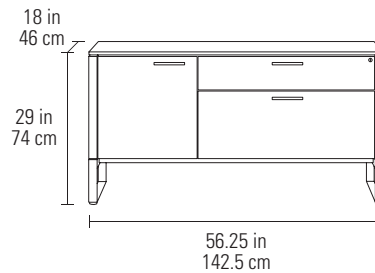

Dimensions 29H x 47.5 x 18 in
74H x 121 x 46 cm
Top Capacity 125 lbs | 56.5 kg
Weight 68.5 lbs | 31 kg

The Console's slim profile makes it suitable for many applications, and is compatible with Mobile File 6227

6227 MOBILE FILE

- Top supply drawer
- File drawer for letter/legal file folders
- Both drawers are secured with one lock
- Locking casters

Dimensions 22H x 15.5 x 18 in
56H x 39 x 46 cm
File Drawer Capacity 40 lbs | 18 kg
Weight 51 lbs | 23 kg

Lower hanging file drawer for letter or legal sized files

6220 MULTIFUNCTION CABINET

- Storage drawer and lateral file drawer that can accommodate letter and/or legal hanging file folders
- Both drawers are secured with one lock
- Removable access panel behind printer compartment may be left off for oversized printers
- Adjustable storage shelf

Dimensions 29H x 56.25 x 18 in | 74H x 142.5 x 46 cm
Printer Compartment 16.75H x 17.25 x 16 in | 42.5H x 44 x 40 cm
Lateral File Drawer Capacity 60 lbs | 27 kg
Printer Tray Capacity 25 lbs | 11 kg
Weight 150 lbs | 68 kg