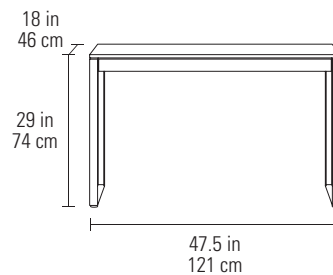

LINEA™ OFFICE

BD

LINEA™ OFFICE

DESIGN **MATTHEW WEATHERLY**

6221 DESK

- Full-width lined keyboard drawer
- Easy-access front and back panels
- Power management tray
- Integrated wire management

Dimensions 29H x 54 x 23.75 in
74H x 137 x 60 cm
Top Capacity 125 lbs | 56.5 kg
Weight 106 lbs | 48 kg

Dimensions 29H x 47.5 x 18 in
74H x 121 x 46 cm
Top Capacity 125 lbs | 56.5 kg
Weight 68.5 lbs | 31 kg

The Console's slim profile makes it suitable for many applications, and is compatible with Mobile File 6227

6227 MOBILE FILE

- Top supply drawer
- File drawer for letter/legal file folders
- Both drawers are secured with one lock
- Locking casters

Dimensions 22H x 15.5 x 18 in
56H x 39 x 46 cm
File Drawer Capacity 40 lbs | 18 kg
Weight 51 lbs | 23 kg

Dimensions 29H x 56.25 x 18 in | 74H x 142.5 x 46 cm
Printer Compartment 16.75H x 17.25 x 16 in | 42.5H x 44 x 40 cm
Lateral File Drawer Capacity 60 lbs | 27 kg
Printer Tray Capacity 25 lbs | 11 kg
Weight 150 lbs | 68 kg