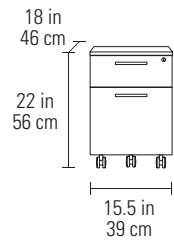

LINEA™ OFFICE

BD

LINEA™ OFFICE

DESIGN **MATTHEW WEATHERLY**

6221 DESK

- Full-width lined keyboard drawer
- Easy-access front and back panels
- Power management tray
- Integrated wire management

Dimensions 29H x 54 x 23.75 in
74H x 137 x 60 cm
Top Capacity 125 lbs | 56.5 kg
Weight 106 lbs | 48 kg

Dimensions 29H x 47.5 x 18 in
74H x 121 x 46 cm
Top Capacity 125 lbs | 56.5 kg
Weight 68.5 lbs | 31 kg

The Console's slim profile makes it suitable for many applications, and is compatible with Mobile File 6227

6227 MOBILE FILE

- Top supply drawer
- File drawer for letter/legal file folders
- Both drawers are secured with one lock
- Locking casters

Dimensions 22H x 15.5 x 18 in
56H x 39 x 46 cm
File Drawer Capacity 40 lbs | 18 kg
Weight 51 lbs | 23 kg

Dimensions 29H x 56.25 x 18 in | 74H x 142.5 x 46 cm
Printer Compartment 16.75H x 17.25 x 16 in | 42.5H x 44 x 40 cm
Lateral File Drawer Capacity 60 lbs | 27 kg
Printer Tray Capacity 25 lbs | 11 kg
Weight 150 lbs | 68 kg