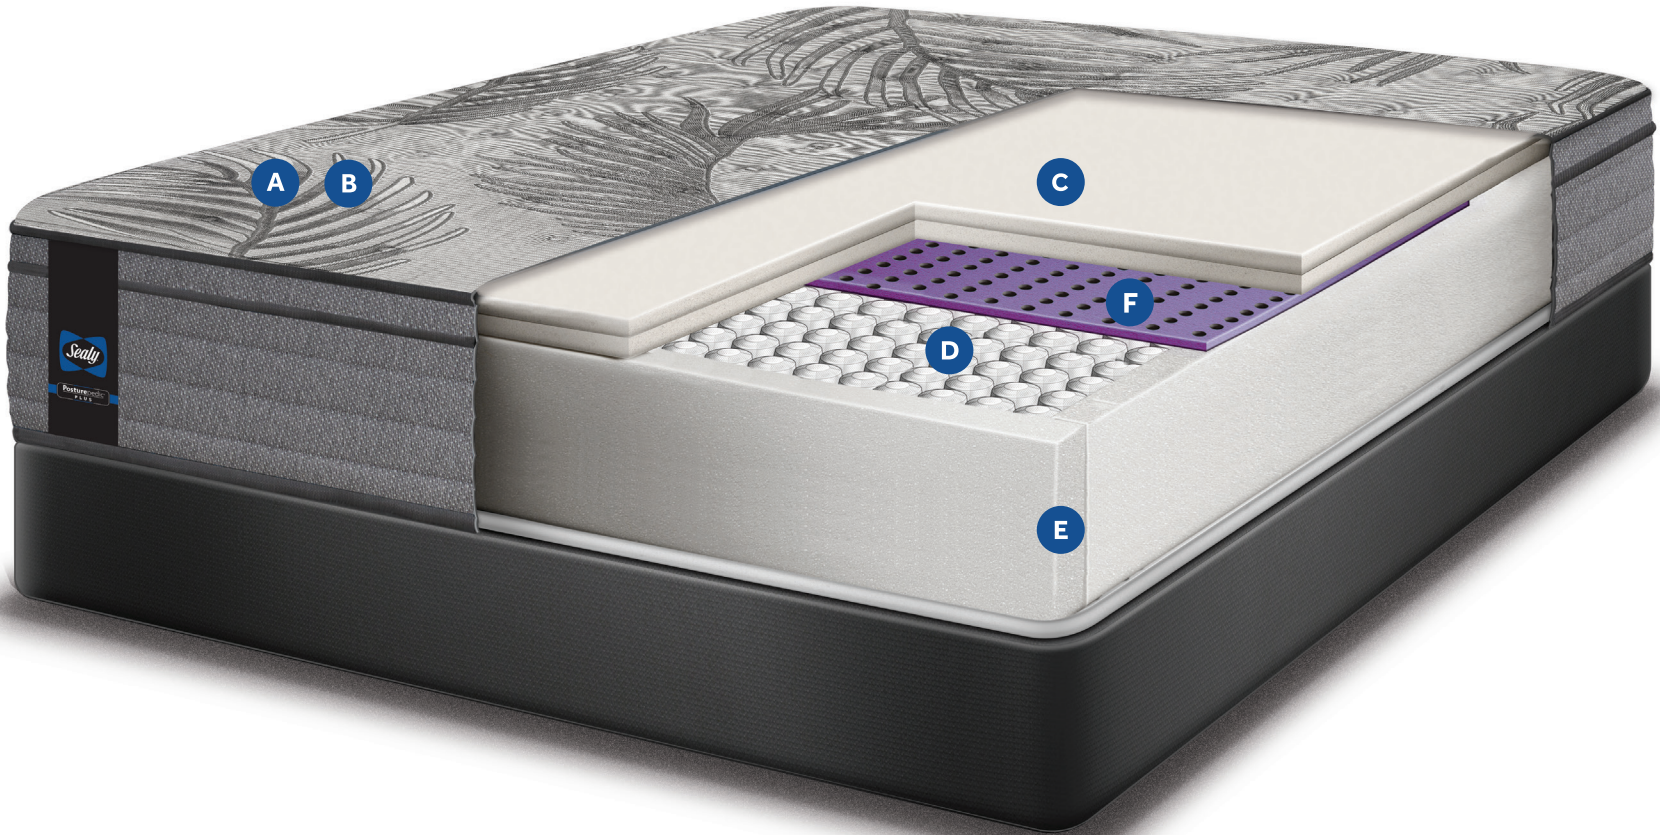

13 1/4" PROFILE HEIGHT

COIL COUNTS

K 1108 • Q 900 • D 748 • TXL 554 • T 520

**COMPATIBLE WITH
LIFESTYLE BASES**

**10 YEAR LIMITED
WARRANTY**