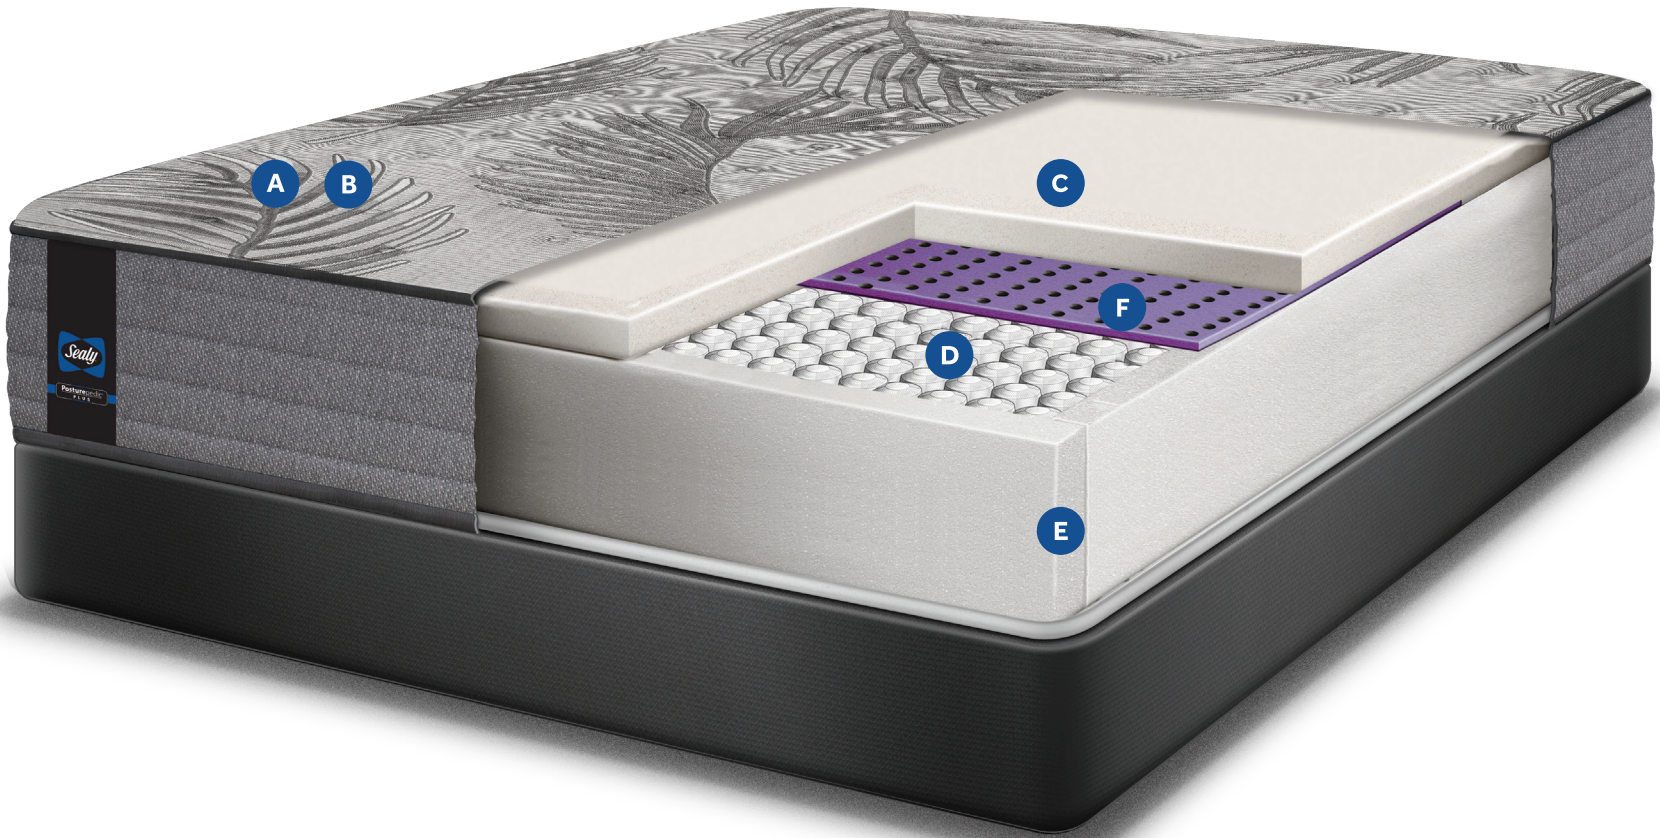

Posturepedic[®]
PLUS

TROPICAL BAY
900 SERIES TIGHT TOP

12" PROFILE HEIGHT

COIL COUNTS

K 1108 • Q 900 • D 748 • TXL 554 • T 520

**COMPATIBLE WITH
LIFESTYLE BASES**

**10 YEAR LIMITED
WARRANTY**

freshness

SCAN TO LEARN MORE

Posturepedic®
PLUS

support

WHERE YOU NEED IT MOST

Did you know that 50% of your body weight rests in the middle of your mattress while you sleep?

Our exclusive technique reinforces the centre third of the mattress to provide extra support for your back and core.

Only Sealy® has Posturepedic® support for your back and core. It's targeted to the individual areas of your body that need it most so your body stays level while you sleep.

Built to deliver middle-of-the-mattress support and pressure relief—for truly best-of-the-best sleep.

Targeted Gel Latex

OEKO-TEX certified responsive comfort, contours to the body's movement throughout the night and provides uplifting support for a weightless feel.