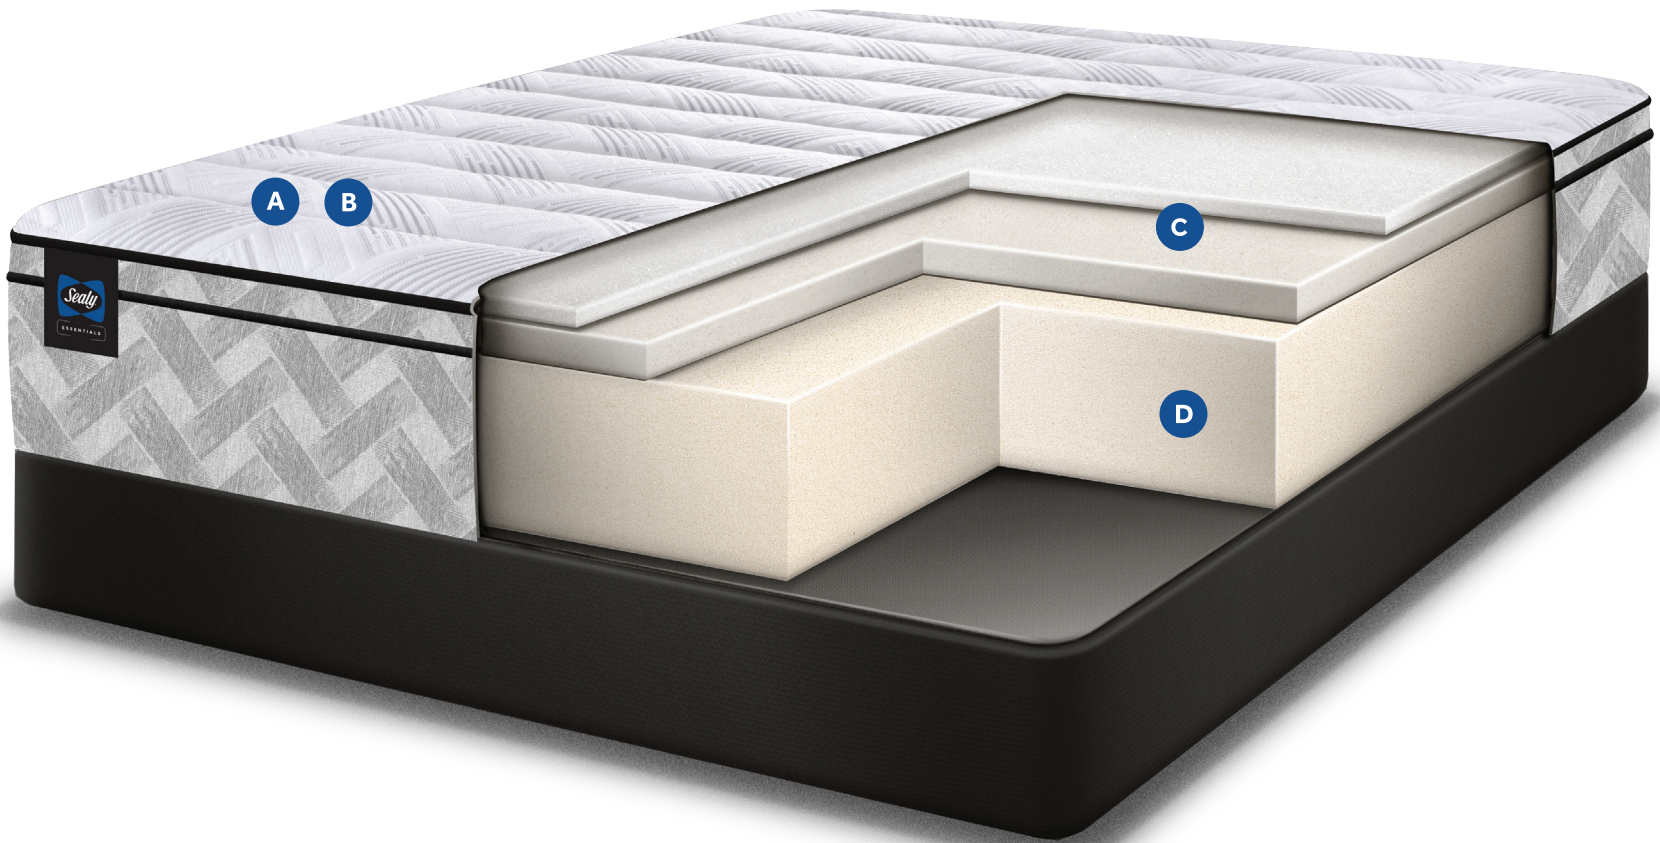

ESSENTIALS

CROSSWICK EUROTOP

11 1/2" PROFILE HEIGHT

1/5 YEAR LIMITED
WARRANTY

freshness

THAT LASTS

Stretch Knit Fabric

Stretchable, mid-loft soft knit fabric with durable spun yarns for a plush feel next to your body.

SealyLoft™ Quilt

Conforming quilting foams and moisture-wicking fibres help to keep you dry and comfortable.

SCAN TO LEARN MORE

OUR SEALY BEDS pass the test!

We put all our products through rigorous testing to make sure they will last to support you night after night.

PATENTED ROBOT TEST

Simulates a person repeatedly getting in and out of bed. It's the most realistic test in the industry.

LOAD DEFLECTION TEST

Measures how the foams change over the life of your mattress.

ROLLATOR TEST

Simulates a 240-pound weight repeatedly rolling across the surface to test the durability.

CORNELL TEST

Simulates a 170-pound person jumping on the bed.

CROSSWICK

ESSENTIALS

CertiPUR-US® Certified SealySupport™ HD Foam