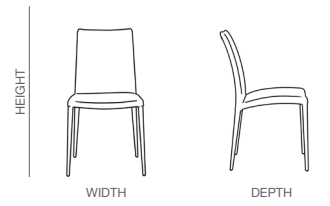

DIMENSION

HEIGHT 34.5 inches
WIDTH 18 inches
DEPTH 22 inches

LEATHER