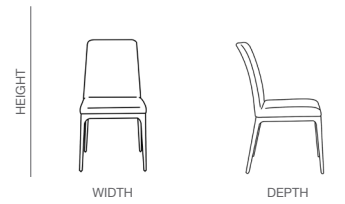

Lucia Chair

LUCIA. A staple in the Colibri Lifestyle collection, Lucia is versatile and sure to go with any style. With a minimalist clean design featuring a full grain leather seat and a solid wood base, this chair is timelessly beautiful.

DIMENSION

HEIGHT 36 inches
WIDTH 23 inches
DEPTH 18.5 inches

LEATHER

BLACK CHARCOAL LIGHT MOCHA WHITE