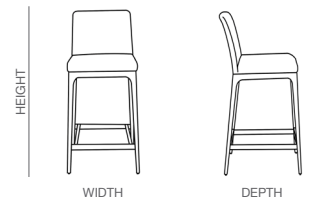

Lucia Stool

LUCIA. Based on our most popular dining chair, the Lucia counter stool is the epitome of class and quality. With an extremely comfortable leather seat, and a beautifully warm solid wood base, the Lucia stool is a timeless piece.

DIMENSION

HEIGHT 36.5 inches
WIDTH 17 inches
DEPTH 22 inches

LEATHER