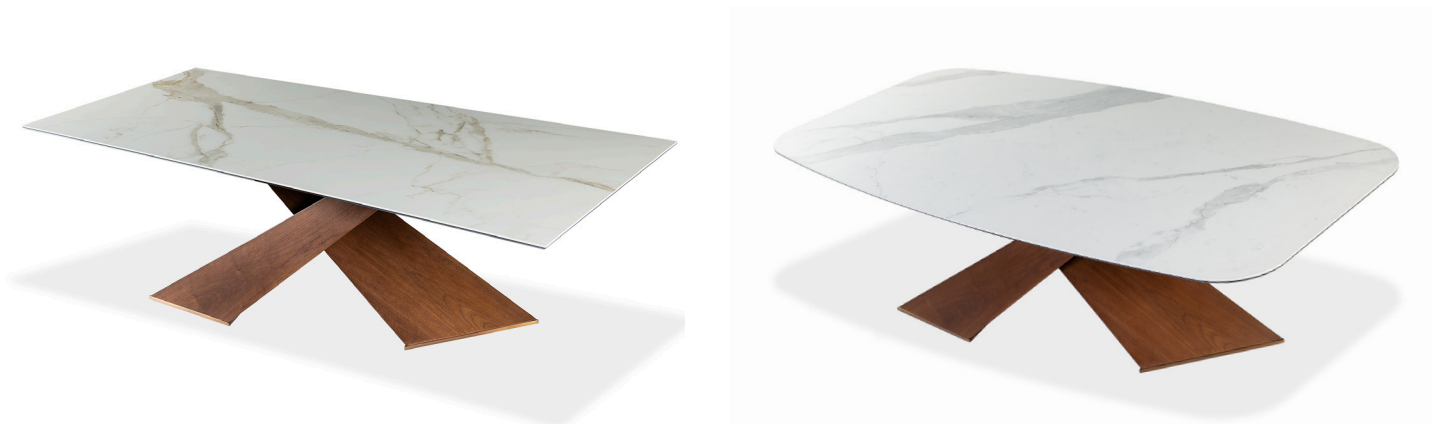

Xavier Table

XAVIER. Bold, unique, and original; the Xavier is a statement table. Made from solid ash wood and stained walnut, the Xavier boasts an eye-catching design. Available with any ceramic or glass tabletop, this table is made for those who wish to break away from the standard.

RECTANGULAR

HEIGHT	30 inches	30 inches	30 inches
WIDTH	39.5 inches	39.5 inches	39.5 inches
LENGTH	79 inches	90.5 inches	102.5 inches

CONTOUR

HEIGHT	30 inches	30 inches	30 inches
WIDTH	43 inches	47 inches	47 inches
LENGTH	79 inches	90.5 inches	102.5 inches

CERAMIC

PIETRA GREY CALCATTA ORO NOIR DESIR NOIR DESIR MATTE ÉTOILE TROPICALE STATUARIO CALCATTA LUXE

GLASS

STONE ILLUSION BEIGE STONE ILLUSION GREY BLACK FOSSIL RIPPLED GLASS CONTOUR SATIN GREY SATIN WHITE PATAGONIA