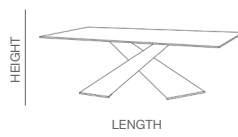

Xavier Table

XAVIER. Bold, unique, and original; the Xavier is a statement table. Made from solid ash wood and stained walnut, the Xavier boasts an eye-catching design. Available with any ceramic or glass tabletop, this table is made for those who wish to break away from the standard.

RECTANGULAR

HEIGHT	30 inches	30 inches	30 inches
WIDTH	39.5 inches	39.5 inches	39.5 inches
LENGTH	79 inches	90.5 inches	102.5 inches

CONTOUR

HEIGHT	30 inches	30 inches	30 inches
WIDTH	43 inches	47 inches	47 inches
LENGTH	79 inches	90.5 inches	102.5 inches