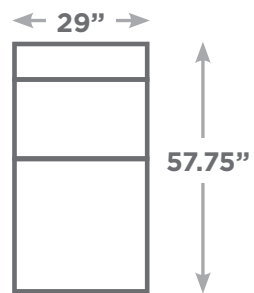

WAVE

Available Configurations

Overall Height: 37,75" (up position)

Chaise