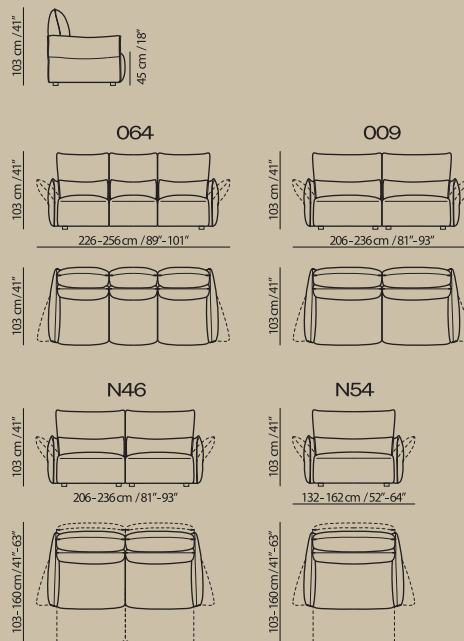

Linear sofa & armchair (stationary & motion)