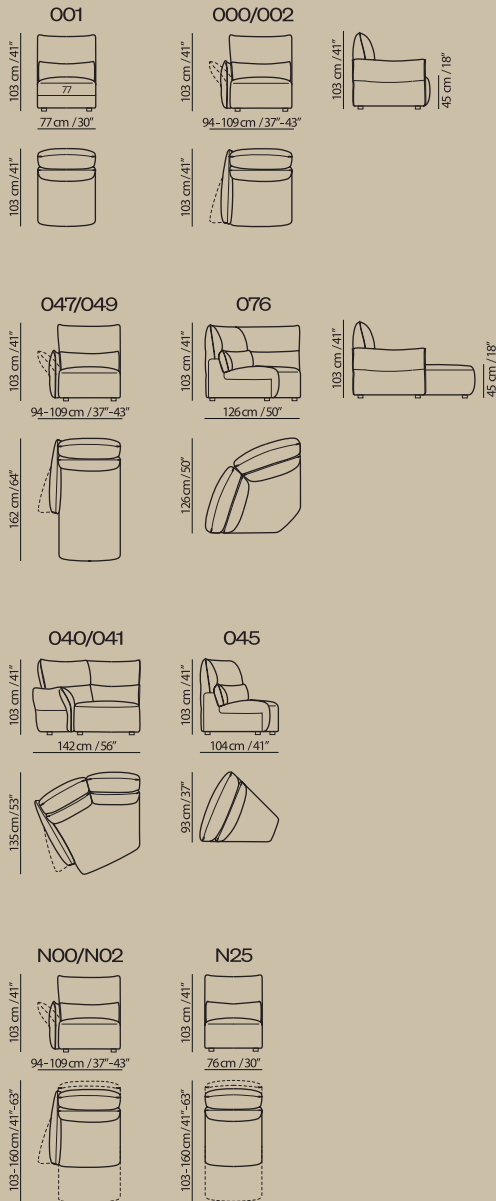

6

An integrated USB charging point.

7

A side pocket for convenient storage.

Available in fabric and leather with over 100 colors to choose from.

The Wellbe sofa's internal structure of multi-layered wood is covered with different polyurethane densities to boost its cushioning and comfort level.

Linear sofa & armchair (stationary & motion)

Sectional modules
 (stationary & motion)
 + corner + chaise-longue

Configuration
 Recliner Lovechair

Configuration
 Three seater, two cushions

Configuration
 Three seater,
 three cushions

Configuration
 Two seater + terminal

Configuration
 Sectional with terminal

Configuration
 Sectional with 90° corner

Complementary coffee table

Made to serve in multiple ways, the Square coffee table is the perfect companion for Wellbe. The deceptively compact design functions as a side table with drawers or shelves and the wheels mean you can easily move it as your needs change throughout the day. With a modest height and smooth corners the Square is easy to incorporate in every space.