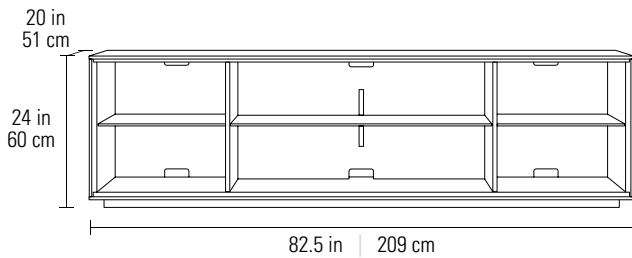

## 8703 ROLLING PLINTH BASE 24"H

Recommended TV Size	up to 85"
Overall Dimensions	24H x 82.5 x 20 in 60H x 209 x 51 cm
Top Shelf Capacity	150 lbs   69 kg
Bottom Shelf Capacity	100 lbs   45 kg
Component Capacity	8-12
Number of Adjustable Shelves	3
Weight	196 lbs   89 kg

## 8709 CONSOLE BASE 30"H

Recommended TV Size	up to 85"
Overall Dimensions	30H x 82.5 x 20 in 76H x 209 x 51 cm
Top Shelf Capacity	150 lbs   68 kg
Bottom Shelf Capacity	100 lbs   45 kg
Component Capacity	8-12
Number of Adjustable Shelves	3
Weight	216 lbs   98 kg