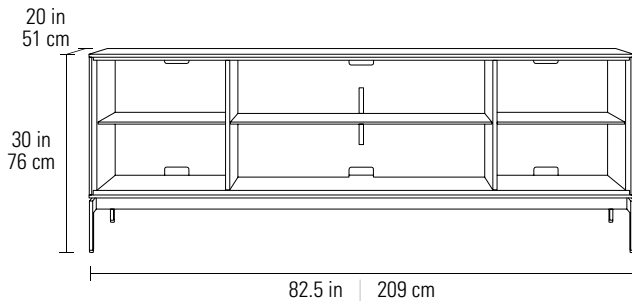

ELEMENTS®

DESIGN **MATTHEW WEATHERLY**

The Elements collection is a fusion of modern sophistication and timeless design. A BDI classic, inside the cabinet you find thoughtful engineering: adjustable shelves, wire management, removable back panels, and IR-compatibility, all designed to make sure the collection is as functional as it is beautiful.

8703 ROLLING PLINTH BASE 24"H

Recommended TV Size	up to 85"
Overall Dimensions	24H x 82.5 x 20 in 60H x 209 x 51 cm
Top Shelf Capacity	150 lbs | 69 kg
Bottom Shelf Capacity	100 lbs | 45 kg
Component Capacity	8-12
Number of Adjustable Shelves	3
Weight	196 lbs | 89 kg

8709 CONSOLE BASE 30"H

Recommended TV Size	up to 85"
Overall Dimensions	30H x 82.5 x 20 in 76H x 209 x 51 cm
Top Shelf Capacity	150 lbs | 68 kg
Bottom Shelf Capacity	100 lbs | 45 kg
Component Capacity	8-12
Number of Adjustable Shelves	3
Weight	216 lbs | 98 kg