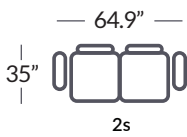

Stressless® Fiona

h= 32"
d= 35"
sd= 21.7"
sh= 17.7"

Leg Options Fiona Upholstered:
Steel Round (3.15", 4.33", 5.5")
Wood Cone (4.33", 5.5")
**standard height = 4.33"*

Leg Options Fiona Steel:
Steel Bow (Polished Aluminum
or Matte Black)