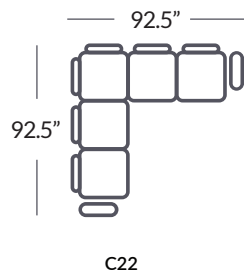

Stressless® Fiona

h= 32"
d= 35"
sd= 21.7"
sh= 17.7"

Leg Options Fiona Upholstered:
Steel Round (3.15", 4.33", 5.5")
Wood Cone (4.33", 5.5")
**standard height = 4.33"*

Leg Options Fiona Steel:
Steel Bow (Polished Aluminum
or Matte Black)