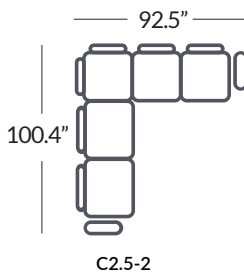

Stressless® Fiona

h= 32"
d= 35"
sd= 21.7"
sh= 17.7"

Leg Options Fiona Upholstered:
Steel Round (3.15", 4.33", 5.5")
Wood Cone (4.33", 5.5")
**standard height = 4.33"*

Leg Options Fiona Steel:
Steel Bow (Polished Aluminum
or Matte Black)