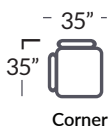

Stressless® Fiona

h= 32"
d= 35"
sd= 21.7"
sh= 17.7"

Leg Options Fiona Upholstered:
Steel Round (3.15", 4.33", 5.5")
Wood Cone (4.33", 5.5")
**standard height = 4.33"*

Leg Options Fiona Steel:
Steel Bow (Polished Aluminum
or Matte Black)