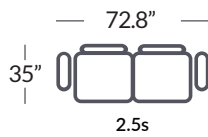

Stressless® Fiona

h= 32"
d= 35"
sd= 21.7"
sh= 17.7"

Leg Options Fiona Upholstered:
Steel Round (3.15", 4.33", 5.5")
Wood Cone (4.33", 5.5")
**standard height = 4.33"*

Leg Options Fiona Steel:
Steel Bow (Polished Aluminum
or Matte Black)