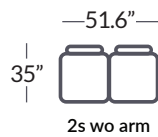

Stressless® Fiona

h= 32"
d= 35"
sd= 21.7"
sh= 17.7"

Leg Options Fiona Upholstered:
Steel Round (3.15", 4.33", 5.5")
Wood Cone (4.33", 5.5")
**standard height = 4.33"*

Leg Options Fiona Steel:
Steel Bow (Polished Aluminum
or Matte Black)