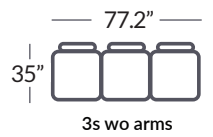

Stressless® Fiona

h= 32"
d= 35"
sd= 21.7"
sh= 17.7"

Leg Options Fiona Upholstered:
Steel Round (3.15", 4.33", 5.5")
Wood Cone (4.33", 5.5")
**standard height = 4.33"*

Leg Options Fiona Steel:
Steel Bow (Polished Aluminum
or Matte Black)