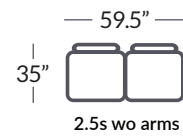

Stressless® Fiona

h= 32"
d= 35"
sd= 21.7"
sh= 17.7"

Leg Options Fiona Upholstered:
Steel Round (3.15", 4.33", 5.5")
Wood Cone (4.33", 5.5")
**standard height = 4.33"*

Leg Options Fiona Steel:
Steel Bow (Polished Aluminum
or Matte Black)