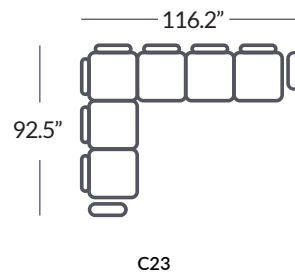

Stressless® Fiona

h= 32"
d= 35"
sd= 21.7"
sh= 17.7"

Leg Options Fiona Upholstered:
Steel Round (3.15", 4.33", 5.5")
Wood Cone (4.33", 5.5")
**standard height = 4.33"*

Leg Options Fiona Steel:
Steel Bow (Polished Aluminum
or Matte Black)