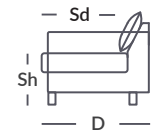

Stressless® Fiona

h= 32"
d= 35"
sd= 21.7"
sh= 17.7"

Leg Options Fiona Upholstered:
Steel Round (3.15", 4.33", 5.5")
Wood Cone (4.33", 5.5")
**standard height = 4.33"*

Leg Options Fiona Steel:
Steel Bow (Polished Aluminum
or Matte Black)