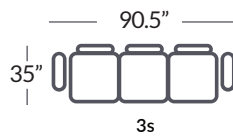

Stressless® Fiona

h= 32"
d= 35"
sd= 21.7"
sh= 17.7"

Leg Options Fiona Upholstered:
Steel Round (3.15", 4.33", 5.5")
Wood Cone (4.33", 5.5")
**standard height = 4.33"*

Leg Options Fiona Steel:
Steel Bow (Polished Aluminum
or Matte Black)