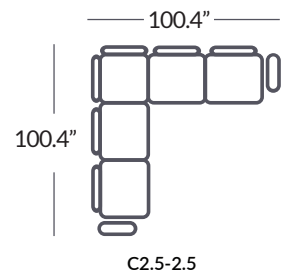

Stressless® Fiona

h= 32"
d= 35"
sd= 21.7"
sh= 17.7"

Leg Options Fiona Upholstered:
Steel Round (3.15", 4.33", 5.5")
Wood Cone (4.33", 5.5")
**standard height = 4.33"*

Leg Options Fiona Steel:
Steel Bow (Polished Aluminum
or Matte Black)